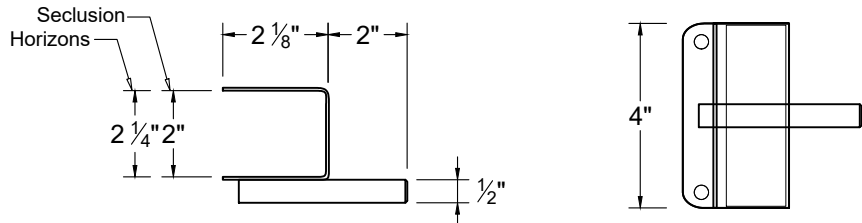

SINGLE GATE LATCH

SINGLE GATE STRIKER

DOUBLE GATE LATCH

DOUBLE GATE STRIKER

GALVANIZED STEEL GATE POST STIFFENER

ADJUSTABLE HINGE

DROP ROD ASSEMBLY

OPTIONAL: ANTI-SAG CABLE KIT