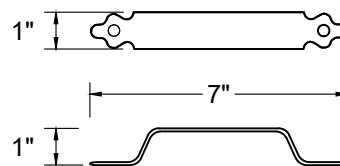

GATE HANDLE

NOTES:

1. ALL TREX GATE HARDWARE IS BLACK POWDER COATED STAINLESS STEEL.
2. #14 SELF-DRILLING SCREWS ARE INCLUDED WITH HARDWARE.
3. INSTALLATION TO BE COMPLETED PER MANUFACTURER'S SPECIFICATION.
4. REFER TO YourNextFence.com FOR CONSTRUCTION DETAILS AND PRODUCT INFORMATION
3. DRAWING NOT TO SCALE.

091819