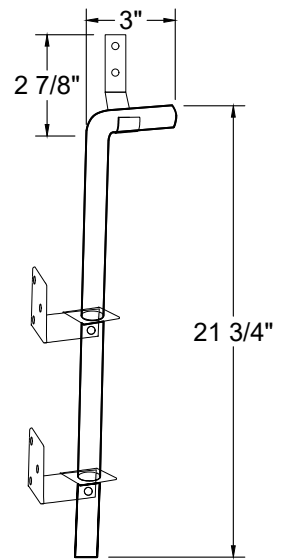

SINGLE GATE LATCH

SINGLE GATE STRIKER

DOUBLE GATE LATCH

DOUBLE GATE STRIKER

GALVANIZED STEEL GATE POST STIFFENER

ADJUSTABLE HINGE

DROP ROD ASSEMBLY

OPTIONAL: ANTI-SAG CABLE KIT

GATE HANDLE

NOTES:

1. ALL TREX GATE HARDWARE IS BLACK POWDER COATED STAINLESS STEEL.
2. #14 SELF-DRILLING SCREWS ARE INCLUDED WITH HARDWARE.
3. INSTALLATION TO BE COMPLETED PER MANUFACTURER'S SPECIFICATION.
4. REFER TO YourNextFence.com FOR CONSTRUCTION DETAILS AND PRODUCT INFORMATION
3. DRAWING NOT TO SCALE.