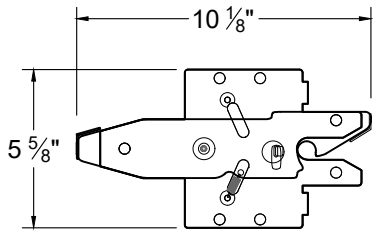

SINGLE GATE LATCH

SINGLE GATE STRIKER

DOUBLE GATE LATCH

DOUBLE GATE STRIKER

GALVANIZED STEEL GATE POST STIFFENER

ADJUSTABLE HINGE

DROP ROD ASSEMBLY

OPTIONAL: ANTI-SAG CABLE KIT

GATE HANDLE

NOTES:

1. ALL TREX GATE HARDWARE IS BLACK POWDER COATED STAINLESS STEEL.
2. #14 SELF-DRILLING SCREWS ARE INCLUDED WITH HARDWARE.
3. INSTALLATION TO BE COMPLETED PER MANUFACTURER'S SPECIFICATION.
4. REFER TO YourNextFence.com FOR CONSTRUCTION DETAILS AND PRODUCT INFORMATION
3. DRAWING NOT TO SCALE.