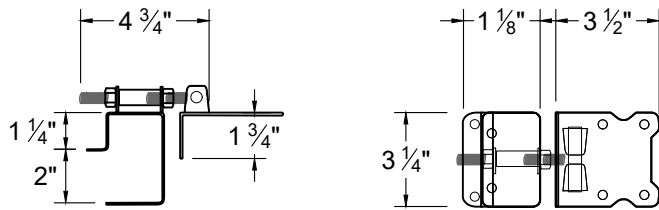

SINGLE GATE LATCH

SINGLE GATE STRIKER

DOUBLE GATE LATCH

DOUBLE GATE STRIKER

GALVANIZED STEEL GATE POST STIFFENER

ADJUSTABLE HINGE

DROP ROD ASSEMBLY

OPTIONAL: ANTI-SAG CABLE KIT