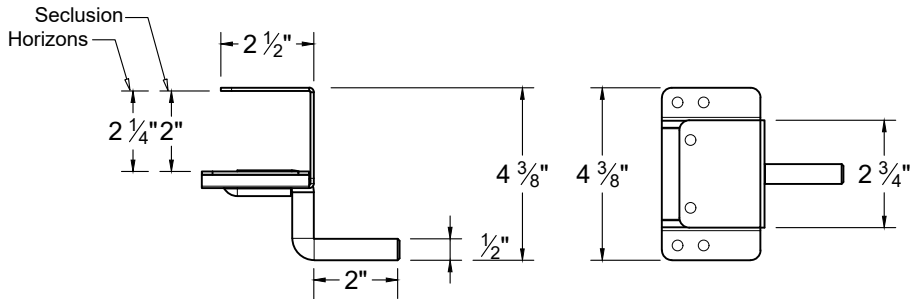

SINGLE GATE LATCH

SINGLE GATE STRIKER

DOUBLE GATE LATCH

DOUBLE GATE STRIKER

GALVANIZED STEEL GATE POST STIFFENER

ADJUSTABLE HINGE

DROP ROD ASSEMBLY

OPTIONAL: ANTI-SAG CABLE KIT

GATE HANDLE

NOTES:

1. ALL TREX GATE HARDWARE IS BLACK POWDER COATED STAINLESS STEEL.
2. #14 SELF-DRILLING SCREWS ARE INCLUDED WITH HARDWARE.
3. INSTALLATION TO BE COMPLETED PER MANUFACTURER'S SPECIFICATION.
4. REFER TO YourNextFence.com FOR CONSTRUCTION DETAILS AND PRODUCT INFORMATION
3. DRAWING NOT TO SCALE.