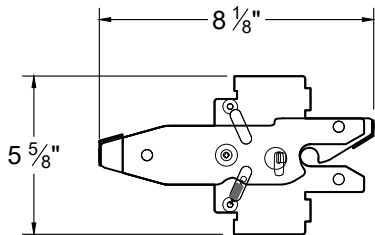

SINGLE GATE LATCH

SINGLE GATE STRIKER

DOUBLE GATE LATCH

DOUBLE GATE STRIKER

GALVANIZED STEEL GATE POST STIFFENER

ADJUSTABLE HINGE

DROP ROD ASSEMBLY

OPTIONAL: ANTI-SAG CABLE KIT