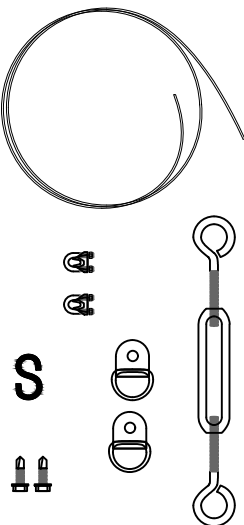

SINGLE GATE LATCH

SINGLE GATE STRIKER

DOUBLE GATE LATCH

DOUBLE GATE STRIKER

GALVANIZED STEEL GATE POST STIFFENER

ADJUSTABLE HINGE

DROP ROD ASSEMBLY

OPTIONAL: ANTI-SAG CABLE KIT

GATE HANDLE

NOTES:

1. ALL TREX GATE HARDWARE IS BLACK POWDER COATED STAINLESS STEEL.
2. #14 SELF-DRILLING SCREWS ARE INCLUDED WITH HARDWARE.
3. INSTALLATION TO BE COMPLETED PER MANUFACTURER'S SPECIFICATION.
4. REFER TO YourNextFence.com FOR CONSTRUCTION DETAILS AND PRODUCT INFORMATION
3. DRAWING NOT TO SCALE.