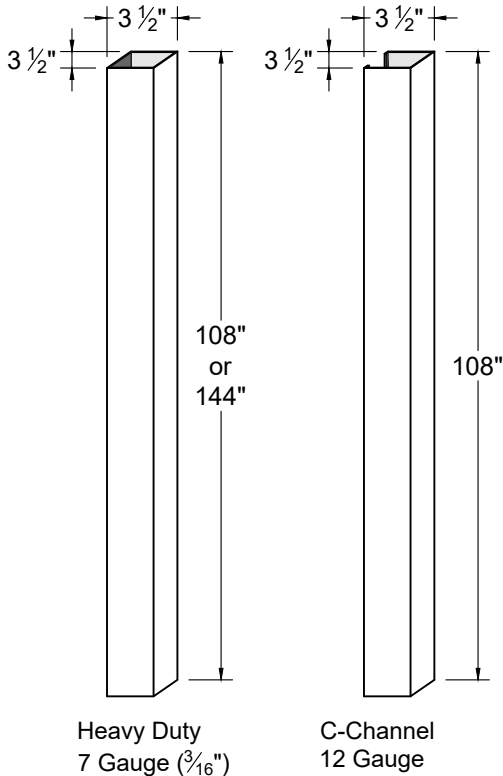

SINGLE GATE LATCH

SINGLE GATE STRIKER

DOUBLE GATE LATCH

DOUBLE GATE STRIKER

GALVANIZED STEEL GATE POST STIFFENER

ADJUSTABLE HINGE

DROP ROD ASSEMBLY

OPTIONAL: ANTI-SAG CABLE KIT