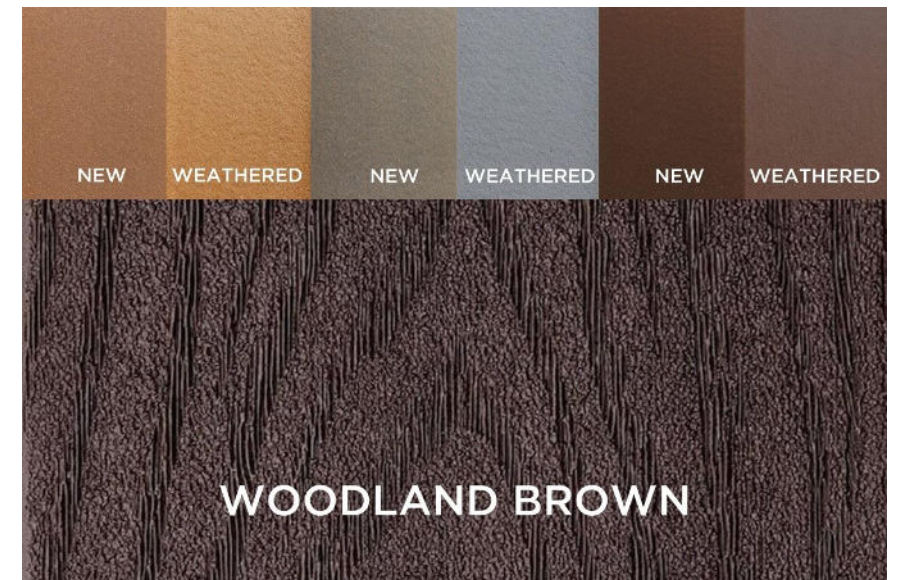

For more information on the weathering process, visit:
TrefencingFDS.com/Resources/Colors

Decking - *Transcend Spiced Rum*
Fencing - *Horizons Winchester Grey*

BISCAYNE

CARMEL

JASPER

Transcend Lineage. Four lighter, on-trend colors: Biscayne, Rainier, Carmel and Jasper. These tranquil tones create a clean canvas for your outdoor space.

RAINIER

Transcend Tropicals. Five multi-tonal monochromatic colors with streaking to emulate the look of tropical hardwoods: Havana Gold, Island Mist, Lava Rock, Spiced Rum, and Tiki Torch.

Transcend Earth Tones. Three multi-tonal monochromatic colors with uniform coloring: Gravel Path, Rope Swing, and Vintage Lantern.

Trex Select®

Trex Select. Five nature-inspired colors that simulate painted wood: Madeira, Pebble Grey, Saddle, Winchester Grey, Woodland Brown.

Trex Naturals. Four streaked colors that take evoke the rugged beauty of seashores and coastlines: Coastal Bluff, Foggy Wharf, Rocky Harbor, and Toasted Sand.

Trex Basics. Three neutral colors call to mind the natural beauty of wood in a subtle manner: Beach Dune, Clam Shell, and Saddle.

Decking - Transcend Tiki Torch
Fencing - Seclusions Saddle

Decking - Transcend Gravel Path
Fencing - Seclusions Winchester Grey