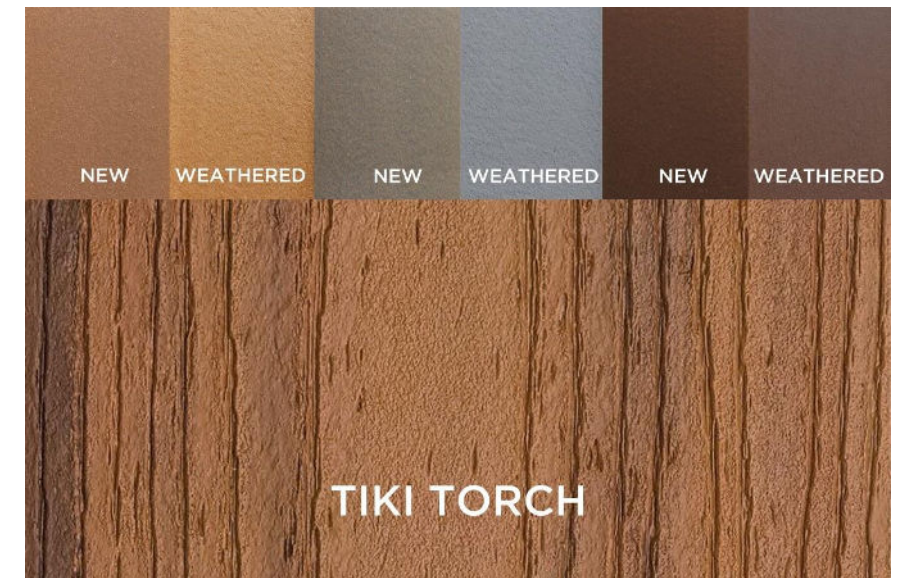

COLOR SWATCH GUIDE

The surfaces of decking and fencing are distinct. A shell applied to Trex decking as a protective walking surface is not necessary for fencing. When considering fencing colors, base your decision on the lighter hue that develops after weathering. Trex Fencing colors are intentionally over-pigmented during manufacturing to allow the color to weather to natural, lighter values.

For more information on the weathering process, visit:
TrefencingFDS.com/Resources/Colors

Decking - *Transcend Spiced Rum*
Fencing - *Horizons Winchester Grey*

BISCAYNE

CARMEL

JASPER

Transcend Lineage. Four lighter, on-trend colors: Biscayne, Rainier, Carmel and Jasper. These tranquil tones create a clean canvas for your outdoor space.

RAINIER

Transcend Tropicals. Five multi-tonal monochromatic colors with streaking to emulate the look of tropical hardwoods: Havana Gold, Island Mist, Lava Rock, Spiced Rum, and Tiki Torch.

Transcend Earth Tones. Three multi-tonal monochromatic colors with uniform coloring: Gravel Path, Rope Swing, and Vintage Lantern.

Trex Select®

Trex Select. Five nature-inspired colors that simulate painted wood: Madeira, Pebble Grey, Saddle, Winchester Grey, Woodland Brown.

Trex Naturals. Four streaked colors that take evoke the rugged beauty of seashores and coastlines: Coastal Bluff, Foggy Wharf, Rocky Harbor, and Toasted Sand.