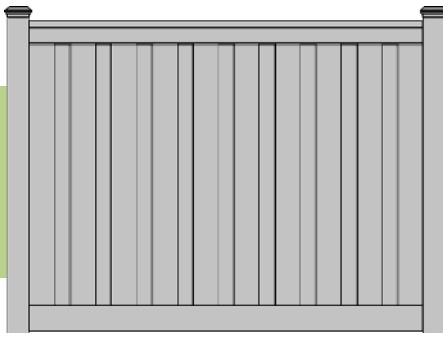

- » 3 rich, natural colors
- » Neighbor-friendly, board-on-board design
- » Same look on both sides
- » Adaptable for slopes
- » Heights up to 12 feet tall
- » Customizable for various applications

STRENGTH

PRODUCT INFORMATION

SECLUSIONS

- » Vertical pickets
- » Traditional design

HORIZONS

- » Horizontal pickets
- » Contemporary design

SECLUSIONS HORIZONTAL

- » Horizontal pickets
- » Hybrid design

Visit [TrexFencingFDS.com/resources/colors](https://www.trex.com/resources/fencing/colors) for more information.