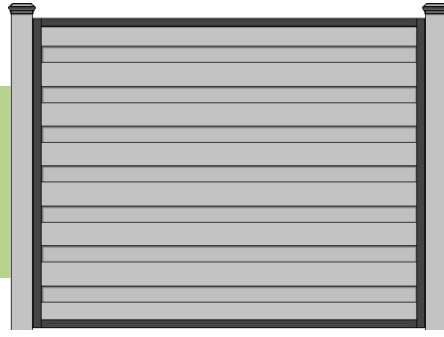

- » 3 rich, natural colors
- » Neighbor-friendly, board-on-board design
- » Same look on both sides
- » Adaptable for slopes
- » Heights up to 12 feet tall
- » Customizable for various applications

STRENGTH

PRODUCT INFORMATION

SECLUSIONS

- » Vertical pickets
- » Traditional design

HORIZONS

- » Horizontal pickets
- » Contemporary design

SECLUSIONS HORIZONTAL

- » Horizontal pickets
- » Hybrid design

Visit [TrexFencingFDS.com/resources/colors](https://www.trex.com/resources/fencing/colors) for more information.