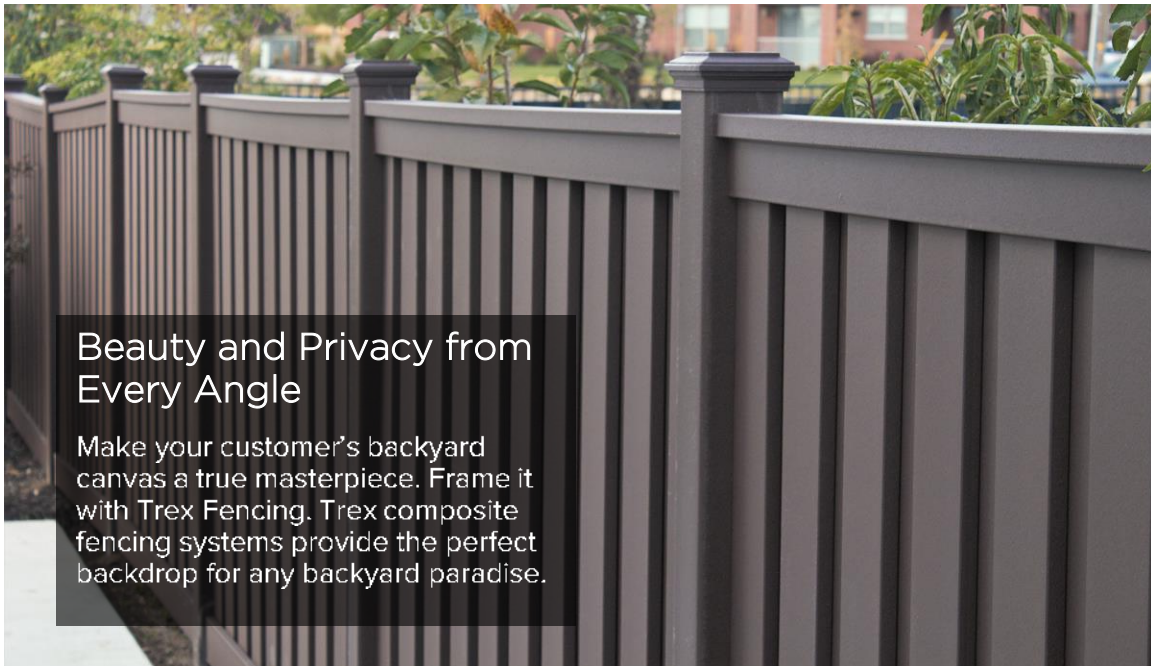

- » 3 rich, natural colors
- » Neighbor-friendly, board-on-board design
- » Same look on both sides
- » Adaptable for slopes
- » Heights up to 12 feet tall
- » Customizable for various applications

STRENGTH

PRODUCT INFORMATION

SECLUSIONS

- » Vertical pickets
- » Traditional design

HORIZONS

- » Horizontal pickets
- » Contemporary design

SECLUSIONS HORIZONTAL

- » Horizontal pickets
- » Hybrid design

Visit [TrexFencingFDS.com/resources/colors](https://www.trex.com/resources/fencing/colors) for more information.