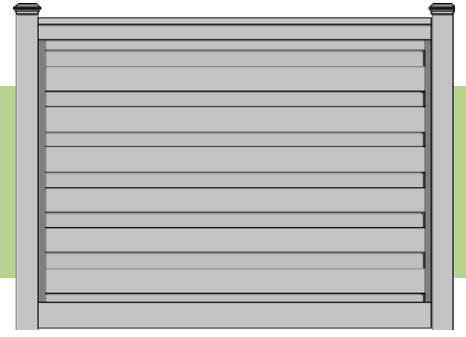

- » 3 rich, natural colors
- » Neighbor-friendly, board-on-board design
- » Same look on both sides
- » Adaptable for slopes
- » Heights up to 12 feet tall
- » Customizable for various applications

STRENGTH

PRODUCT INFORMATION

SECLUSIONS

- » Vertical pickets
- » Traditional design

HORIZONS

- » Horizontal pickets
- » Contemporary design

SECLUSIONS HORIZONTAL

- » Horizontal pickets
- » Hybrid design

Visit [TrexFencingFDS.com/resources/colors](https://www.trex.com/resources/fencing/colors) for more information.