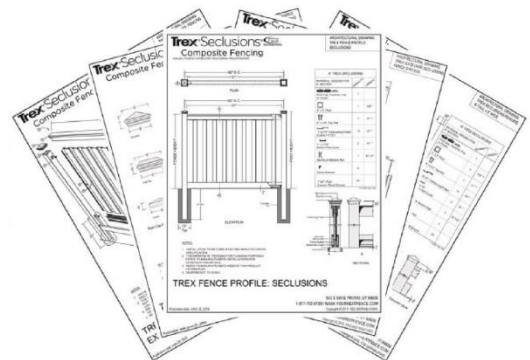

Calculating Freight Charges

Freight depends on Ship To location and order size. Contact your customer service representative for a freight quote: 877-700-8739.

More Details for Order Processing

TrexFencingFDS.com/Get-Pricing/Order-Processing/

RESOURCES

Visit TrexFencingFDS.com

[Gallery](#) | [Products](#) | [Presentations](#) | [Knowledge Base](#)

Since introducing the fencing line in 2005 to its large portfolio of products, Trex has led the composite fencing industry. With thousands of installations throughout the United States and Canada, customers have fallen in love with the stunning looks and smart design. Want to learn more or help your customers discover the benefits of Trex? Go to our website for a wealth of resources to help you and your customer make the Trex decision for their next fence.

Installation Resources

[Guides](#) | [Videos](#)

Technical Resources

[Shop Drawings](#) | [Technical Data](#)

Order Samples

[Samples/Brochures](#) | [Tabletop Displays](#)

Visit [TrexFencingFDS.com](https://www.TrexFencingFDS.com) or call 877-700-8739.