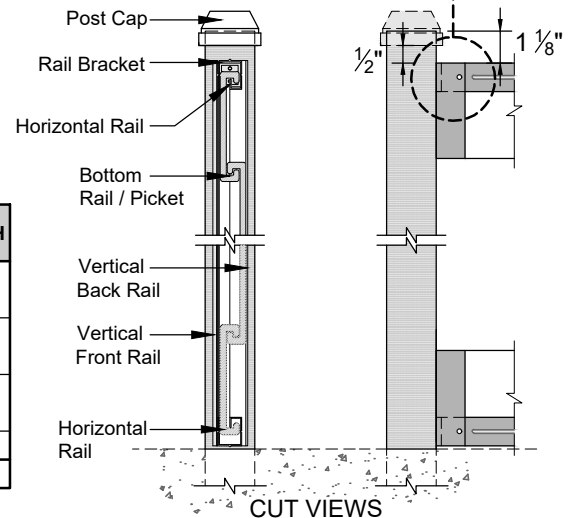

1. **NOTES:**
1. ALL HORIZONS COMPONENTS ARE MATTE BLACK POWDER COATED GALVANIZED STEEL.
  2. INSTALLATION TO BE COMPLETED PER MANUFACTURER'S SPECIFICATION.
  3. REFER TO TrexFencingFDS.com FOR CONSTRUCTION DETAILS AND PRODUCT INFORMATION.
  4. DRAWING NOT TO SCALE.

COMPONENT	QTY.	LENGTH	COMPONENT	QTY.	LENGTH
Steel Post Cap 	1	N/A	Vertical Back Rail 	2	73 1/2"
Steel Post 	1	108"	Vertical Front Rail 	2	73 1/2"
Horizontal Rail 	2	92"	Horizontal Top Rail Bracket 	2	1"
Bottom Rail / Picket 	15	91"	Screws 	26	3/4"
				24	3/4"

Component lengths may vary

010923