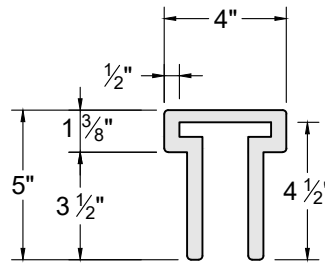

POST CAP

Pyramid

POST

LENGTH: 96", 108", 144"

ALUMINUM BOTTOM RAIL

Alloy: 6063 / Temper: T5

LENGTH: 90 1/2" (11 GA.)

POST CAP

Flat Top

TOP RAIL

LENGTH: 91"

PICKET / BOTTOM RAIL

LENGTH: 67", 91"

POST CAP

Crown

FENCE BRACKET

ANGLE ADAPTOR (FOR FENCE BRACKET)

Component dimensions may vary

010923