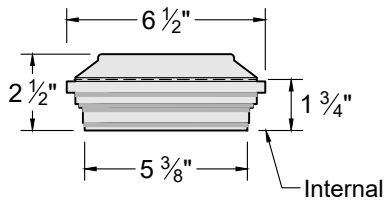

POST CAP

Pyramid

POST

LENGTH: 96", 108", 144"

ALUMINUM BOTTOM RAIL

Alloy: 6063 / Temper: T5

LENGTH: 90 1/2" (11 GA.)

POST CAP

Flat Top

TOP RAIL

LENGTH: 91"

PICKET / BOTTOM RAIL

LENGTH: 67", 91"

POST CAP

Crown

FENCE BRACKET

ANGLE ADAPTOR (FOR FENCE BRACKET)

Component dimensions may vary

010923