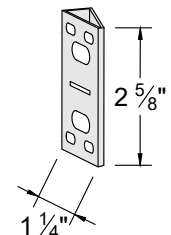

POST CAP

Pyramid

POST

LENGTH: 96", 108", 144"

ALUMINUM BOTTOM RAIL

Alloy: 6063 / Temper: T5

LENGTH: 90 1/2" (11 GA.)

POST CAP

Flat Top

TOP RAIL

LENGTH: 91"

PICKET / BOTTOM RAIL

LENGTH: 67", 91"

POST CAP

Crown

FENCE BRACKET

ANGLE ADAPTOR (FOR FENCE BRACKET)

Component dimensions may vary

010923