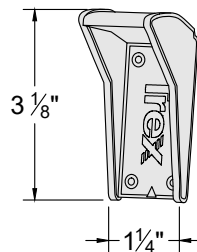

POST CAP

Pyramid

POST

LENGTH: 96", 108", 144"

ALUMINUM BOTTOM RAIL

Alloy: 6063 / Temper: T5

LENGTH: 90 1/2" (11 GA.)

POST CAP

Flat Top

TOP RAIL

LENGTH: 91"

PICKET / BOTTOM RAIL

LENGTH: 67", 91"

POST CAP

Crown

FENCE BRACKET

ANGLE ADAPTOR (FOR FENCE BRACKET)

Component dimensions may vary

010923