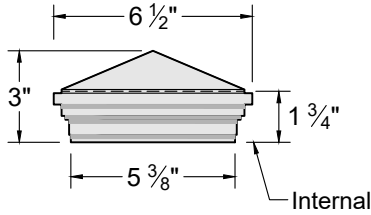

POST CAP

Pyramid

POST

LENGTH: 96", 108", 144"

ALUMINUM BOTTOM RAIL

Alloy: 6063 / Temper: T5

LENGTH: 90 1/2" (11 GA.)

POST CAP

Flat Top

TOP RAIL

LENGTH: 91"

PICKET / BOTTOM RAIL

LENGTH: 67", 91"

POST CAP

Crown

FENCE BRACKET