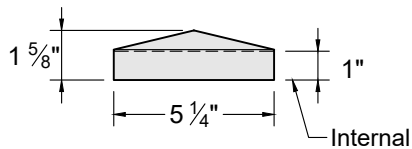

POST CAP

Pyramid

POST

LENGTH: 96", 108", 144"

ALUMINUM BOTTOM RAIL

Alloy: 6063 / Temper: T5

LENGTH: 90 1/2" (11 GA.)

POST CAP

Flat Top

TOP RAIL

LENGTH: 91"

PICKET / BOTTOM RAIL

LENGTH: 67", 91"

POST CAP

Crown

FENCE BRACKET