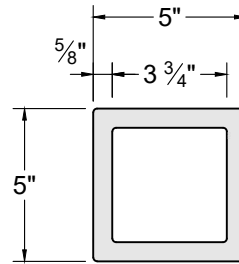

POST CAP

Pyramid

POST

LENGTH: 96", 108", 144"

ALUMINUM BOTTOM RAIL

Alloy: 6063 / Temper: T5

LENGTH: 90 1/2" (11 GA.)

POST CAP

Flat Top

TOP RAIL

LENGTH: 91"

PICKET / BOTTOM RAIL

LENGTH: 67", 91"

POST CAP

Crown

FENCE BRACKET

ANGLE ADAPTOR (FOR FENCE BRACKET)

Component dimensions may vary

010923