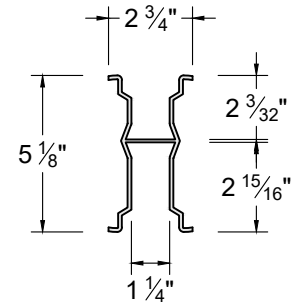

POST CAP

Pyramid

POST

LENGTH: 96", 108", 144"

ALUMINUM BOTTOM RAIL

Alloy: 6063 / Temper: T5

LENGTH: 90 1/2" (11 GA.)

POST CAP

Flat Top

TOP RAIL

LENGTH: 91"

PICKET / BOTTOM RAIL

LENGTH: 67", 91"

POST CAP

Crown

FENCE BRACKET

ANGLE ADAPTOR (FOR FENCE BRACKET)

Component dimensions may vary

010923