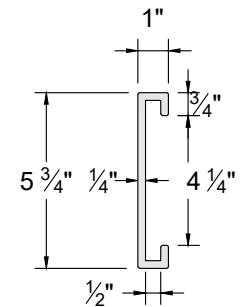

POST CAP

Pyramid

POST

LENGTH: 96", 108", 144"

ALUMINUM BOTTOM RAIL

Alloy: 6063 / Temper: T5

LENGTH: 90 1/2" (11 GA.)

POST CAP

Flat Top

TOP RAIL

LENGTH: 91"

PICKET / BOTTOM RAIL

LENGTH: 67", 91"

POST CAP

Crown

FENCE BRACKET

ANGLE ADAPTOR (FOR FENCE BRACKET)

Component dimensions may vary

010923