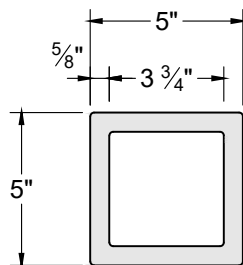

### POST CAP

Pyramid

### POST

LENGTH: 96", 108", 144"

### ALUMINUM BOTTOM RAIL

Alloy: 6063 / Temper: T5

LENGTH: 90 1/2" (11 GA.)

### TOP RAIL

LENGTH: 91"