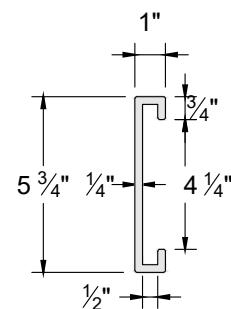

PICKET / BOTTOM RAIL

LENGTH: 67", 91"