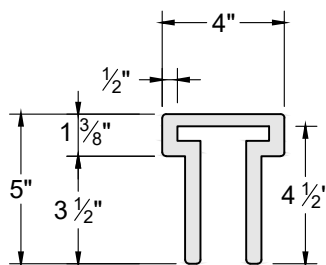

### POST

LENGTH: 96", 108", 144"

### ALUMINUM BOTTOM RAIL

Alloy: 6063 / Temper: T5

LENGTH: 90 1/2" (11 GA.)

### TOP RAIL

LENGTH: 91"

### PICKET / BOTTOM RAIL

LENGTH: 67", 91"