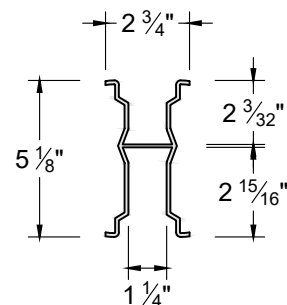

### POST

LENGTH: 96", 108", 144"

### ALUMINUM BOTTOM RAIL

Alloy: 6063 / Temper: T5

LENGTH: 90 1/2" (11 GA.)

### TOP RAIL

LENGTH: 91"

### PICKET / BOTTOM RAIL

LENGTH: 67", 91"