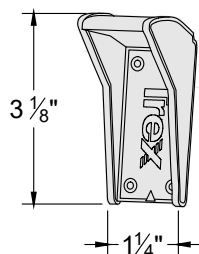

FENCE BRACKET