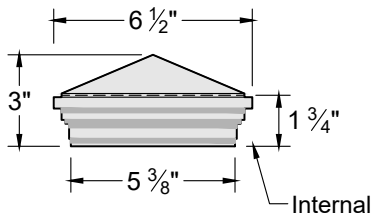

### POST CAP

Pyramid

### POST

LENGTH: 96", 108", 144"

### ALUMINUM BOTTOM RAIL

Alloy: 6063 / Temper: T5

LENGTH: 90 1/2" (11 GA.)