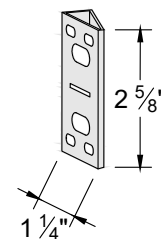

ANGLE ADAPTOR (FOR FENCE BRACKET)

Component lengths may vary

112823