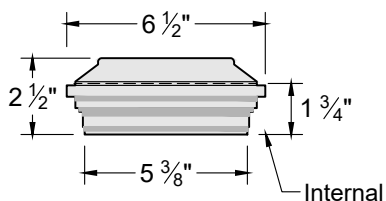

POST CAP

Flat Top