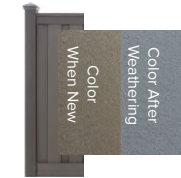

A STRIKING DESIGN

For a contemporary look, choose Trex horizontal fencing: Solitudes™ or the FDS-exclusive Horizons™. The parallel lines create an eye-catching perimeter. Enhance your space with style.

WHY CHOOSE TREX FENCING?

STYLE

- 3 rich natural colors that complement any landscape
- Neighbor-friendly board-on-board design looks the same on both sides
- Adaptable for slopes and heights up to 12 ft
- Customizable for various applications

Trex® w/Shenandoah™
RAIL FENCE SYSTEM

SECLUSIONS

Vertical Interlocking design

Woodland Brown

SOLITUDES

Horizontal fence with composite top and bottom rail

Winchester Grey

SHENANDOAH

Durable and attractive ranch rail

HORIZONS

Contemporary horizontal design with black metal frame

Saddle

COLORS

Saddle

Winchester Grey

Woodland Brown