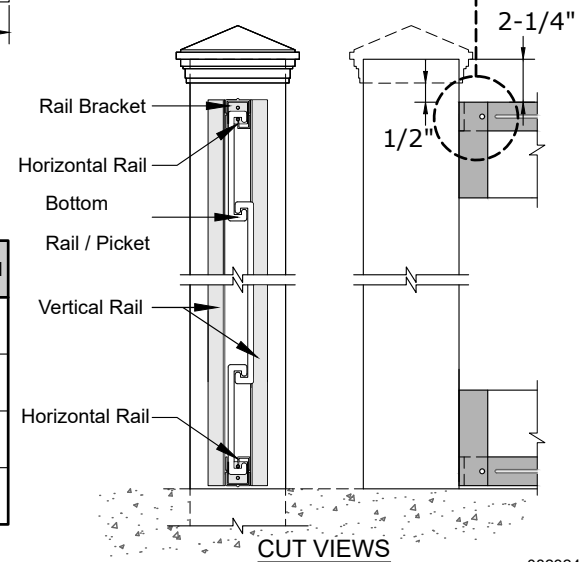

Trex[®] w/ Horizons[™]

HORIZONTAL FENCE SYSTEM

Fence Height: 8'

NOTES:

1. INSTALLATION TO BE COMPLETED PER MANUFACTURER'S SPECIFICATIONS.
2. REFER TO TrexFencingFDS.com FOR CONSTRUCTION DETAILS AND PRODUCT INFORMATION.
3. DRAWING NOT TO SCALE.

COMPONENT	QTY.	LENGTH	COMPONENT	QTY.	LENGTH
Post Cap 	1	N/A	Vertical Rail 	4	91-1/4"
Post 	1	144"	Horizontal Top Rail Bracket 	2	1"
Horizontal Rail 	2	92"	Pan Head Screw 	42	3/4"
Bottom Rail / Picket 	19	91"			

Component lengths may vary

CUT VIEWS

082324