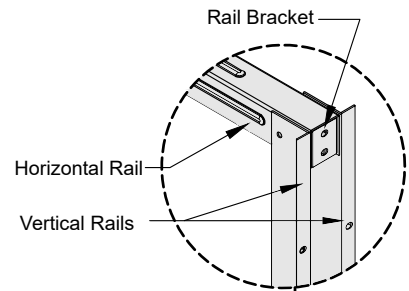

Trex[®] w/ Horizons[™]

HORIZONTAL FENCE SYSTEM

Fence Height: 8'

NOTES:

1. INSTALLATION TO BE COMPLETED PER MANUFACTURER'S SPECIFICATIONS.
2. REFER TO TrexFencingFDS.com FOR CONSTRUCTION DETAILS AND PRODUCT INFORMATION.
3. DRAWING NOT TO SCALE.

COMPONENT	QTY.	LENGTH	COMPONENT	QTY.	LENGTH
Post Cap 	1	N/A	Vertical Rail 	4	91-1/4"
Post 	1	144"	Horizontal Top Rail Bracket 	2	1"
Horizontal Rail 	2	92"	Pan Head Screw 	42	3/4"
Bottom Rail / Picket 	19	91"			