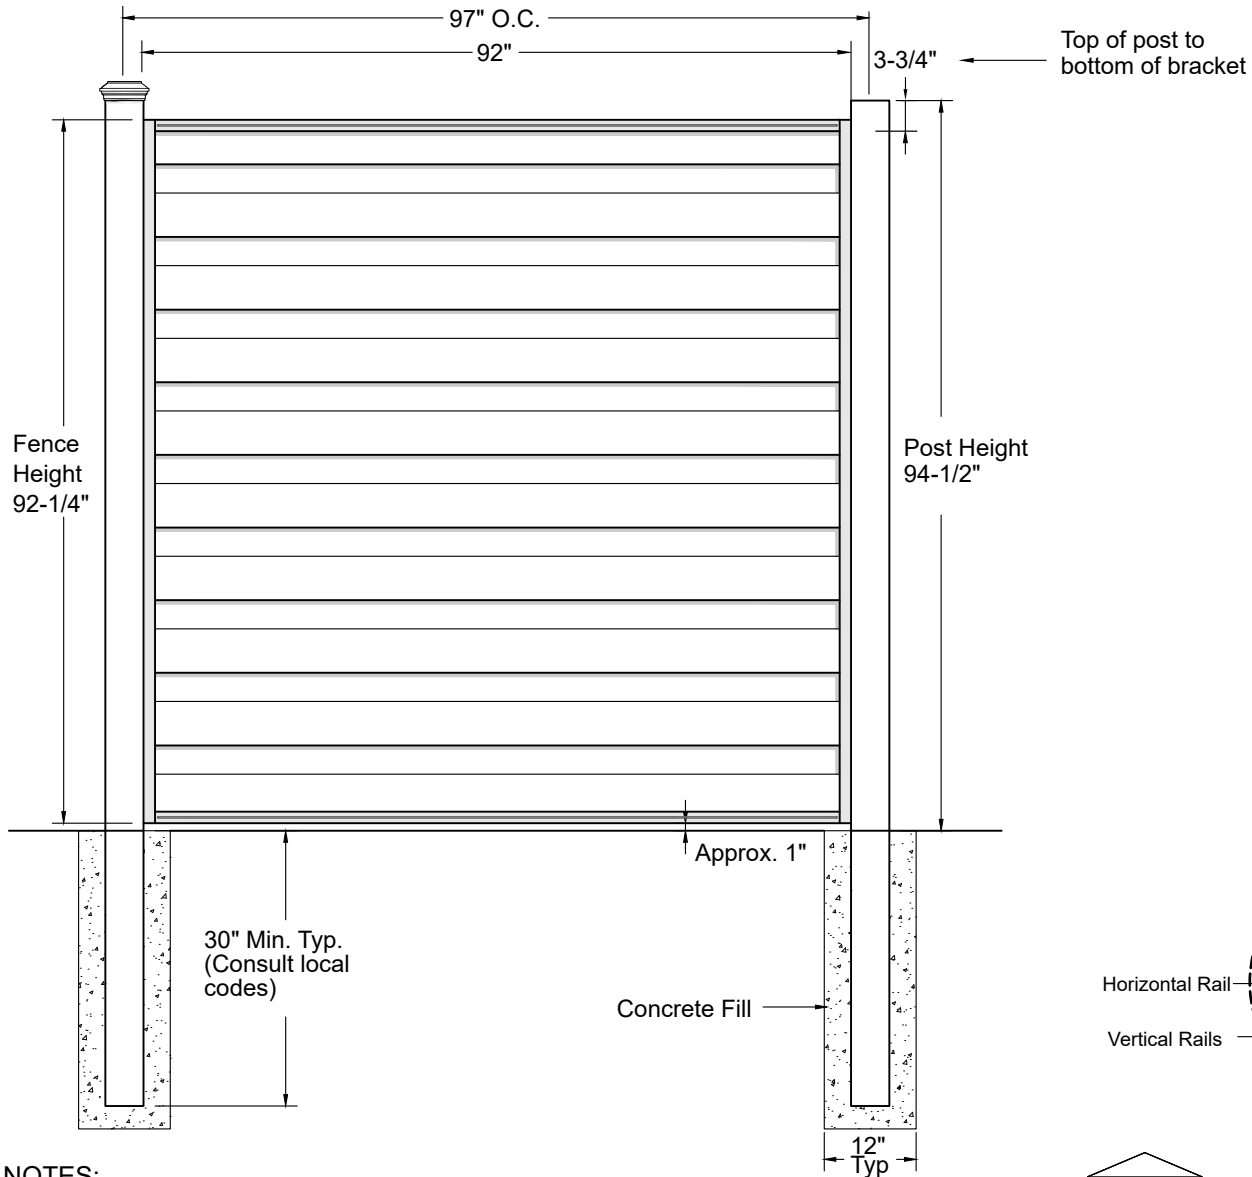

Trex[®] w/ Horizons[™]

HORIZONTAL FENCE SYSTEM

Fence Height: 8'

NOTES:

1. INSTALLATION TO BE COMPLETED PER MANUFACTURER'S SPECIFICATIONS.
2. REFER TO TrexFencingFDS.com FOR CONSTRUCTION DETAILS AND PRODUCT INFORMATION.
3. DRAWING NOT TO SCALE.

COMPONENT	QTY.	LENGTH	COMPONENT	QTY.	LENGTH
Post Cap 	1	N/A	Vertical Rail 	4	91-1/4"
Post 	1	144"	Horizontal Top Rail Bracket 	2	1"
Horizontal Rail 	2	92"	Pan Head Screw 	42	3/4"
Bottom Rail / Picket 	19	91"			

Component lengths may vary

CUT VIEWS

082324