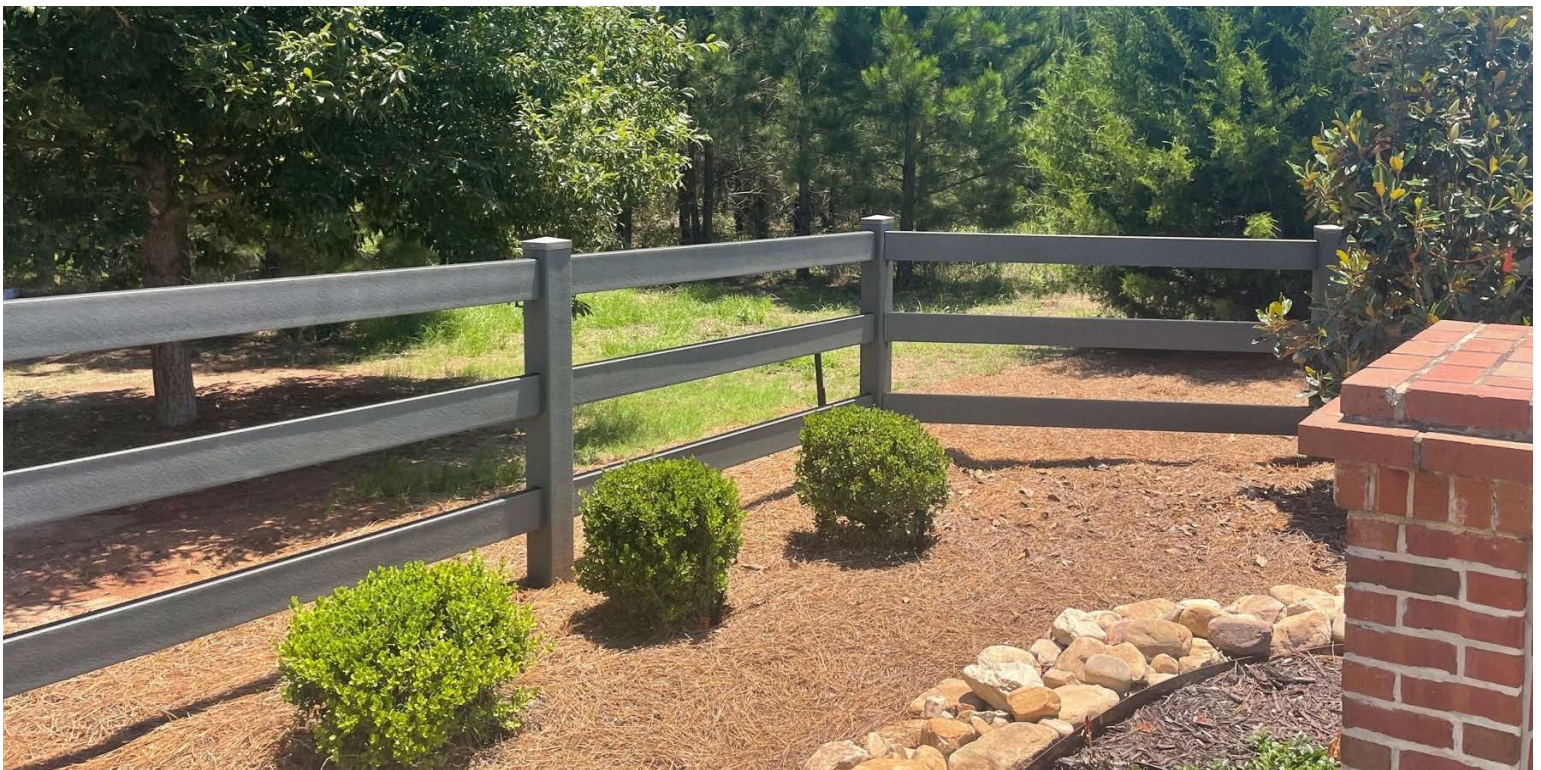

Solitudes

Horizontal-oriented pickets with composite top and bottom rails for a hybrid look of traditional and contemporary elements

Shenandoah

Decorative rail fence available in 2-, 3-, and 4-rail configurations with routed posts

LONG LASTING & DURABILITY

BEAUTY

Trex Seclusions™

- » Our unique interconnecting picket design provides unprecedented strength
- » Good-neighbor fence. Clean, finished appearance on both sides
- » Proprietary bracket design allows for easy racking on slopes
- » Installs with posts on 8' centers to save time, labor, and materials
- » 6' H Seclusions meets Miami Dade wind load certification of 130 MPH steady winds and 147 MPH wind gusts

REDEFINING OPEN SPACES WITH DECORATIVE RAIL FENCE

Trex® w/ Shenandoah™

.....
The most innovative rail fence combining
Trex composite with a patented rail insert

.....
Available in 2-, 3-, and 4-rail configurations.
Shenandoah provides a head-turning
border for your open spaces