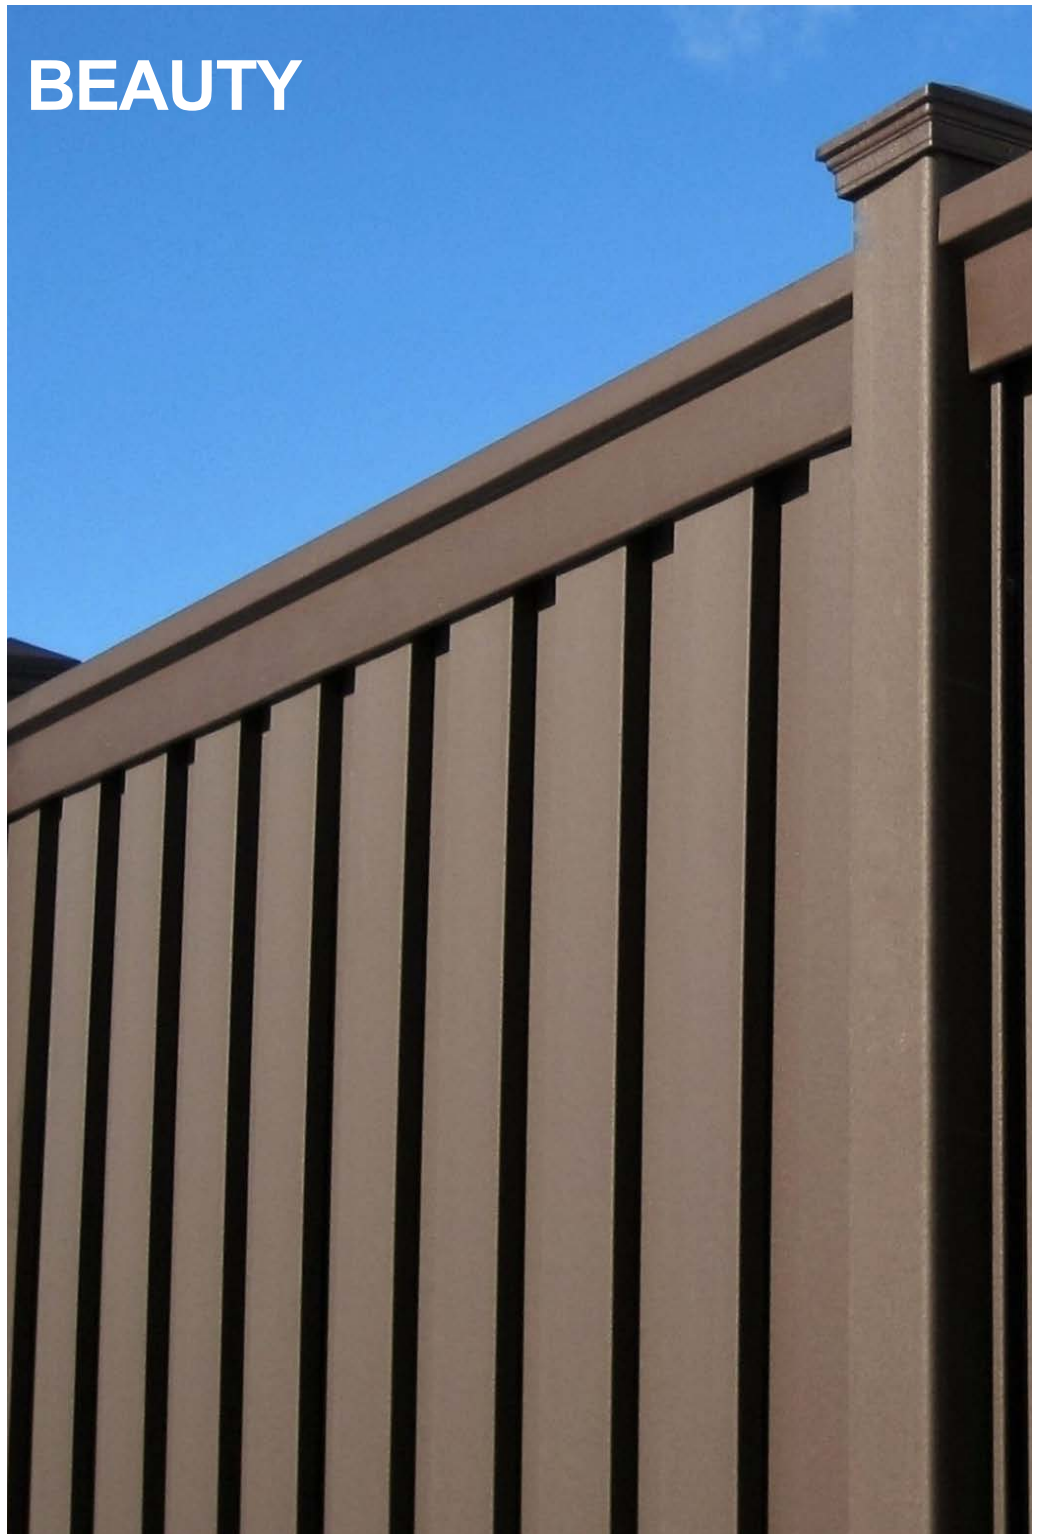

Solitudes

Horizontal-oriented pickets with composite top and bottom rails for a hybrid look of traditional and contemporary elements

Shenandoah

Decorative rail fence available in 2-, 3-, and 4-rail configurations with routed posts

LONG LASTING & DURABILITY

BEAUTY

Trex Seclusions™

- » Our unique interconnecting picket design provides unprecedented strength
- » Good-neighbor fence. Clean, finished appearance on both sides
- » Proprietary bracket design allows for easy racking on slopes
- » Installs with posts on 8' centers to save time, labor, and materials
- » 6' H Seclusions meets Miami Dade wind load certification of 130 MPH steady winds and 147 MPH wind gusts