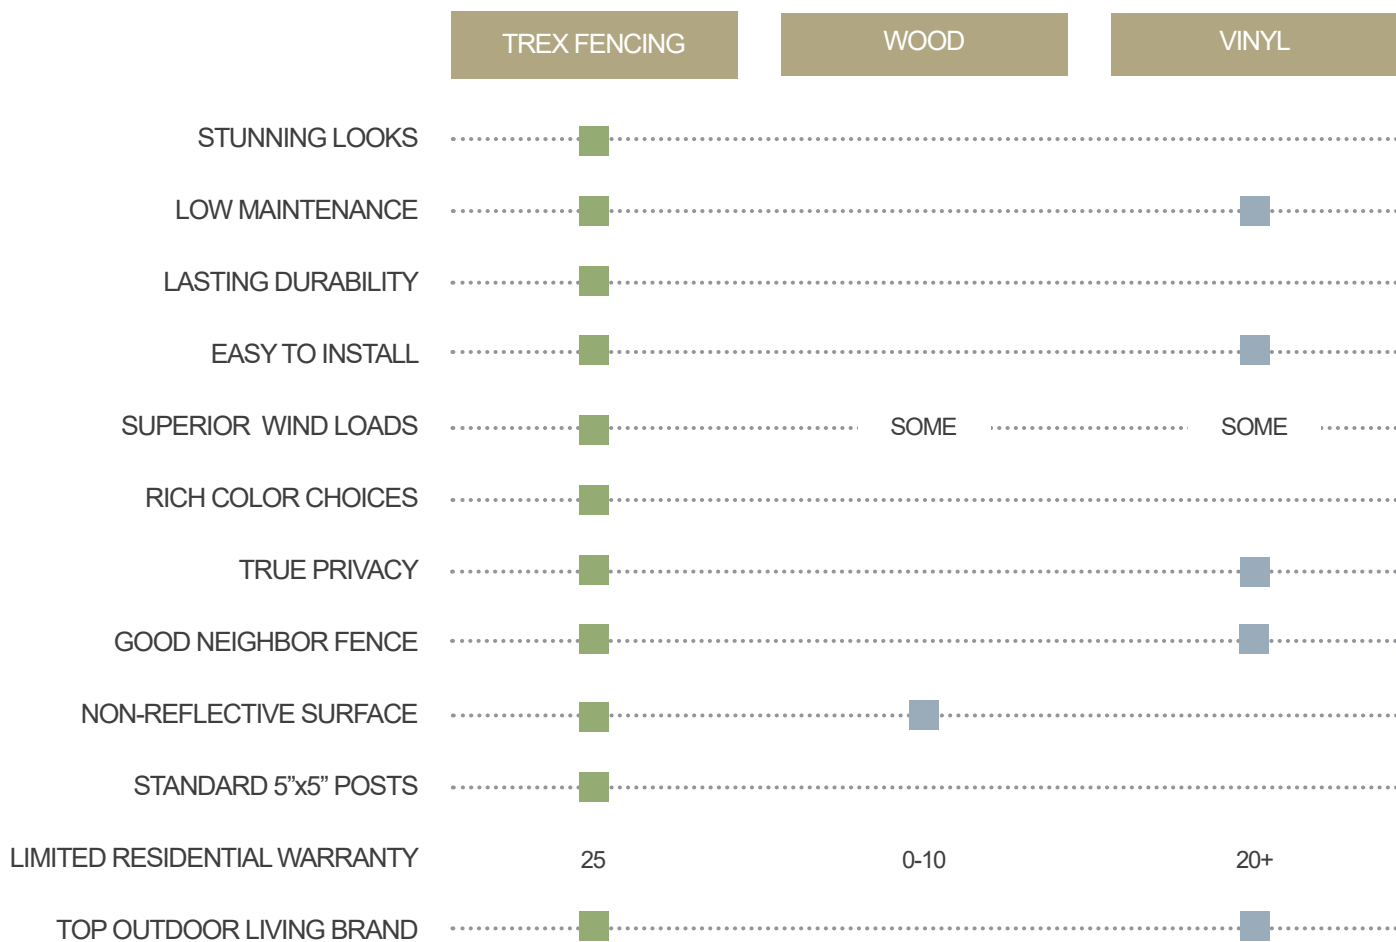

LONG LASTING & DURABILITY

BEAUTY

Trex Seclusions™

- » Our unique interconnecting picket design provides unprecedented strength
- » Good-neighbor fence. Clean, finished appearance on both sides
- » Proprietary bracket design allows for easy racking on slopes
- » Installs with posts on 8' centers to save time, labor, and materials
- » 6' H Seclusions meets Miami Dade wind load certification of 130 MPH steady winds and 147 MPH wind gusts

REDEFINING OPEN SPACES WITH DECORATIVE RAIL FENCE

Trex® w/ Shenandoah™

.....
The most innovative rail fence combining
Trex composite with a patented rail insert

.....
Available in 2-, 3-, and 4-rail configurations.
Shenandoah provides a head-turning
border for your open spaces

Trex® GATES

Our gates are reinforced with a steel frame and are designed to match the look of the fence. Your gate follows the elegant lines of a Trex fence seamlessly

Available in single and double configurations. Perfect for residential and commercial applications

THE LOOK OF WOOD WITHOUT THE MAINTENANCE

THREE RICH, NATURAL COLORS

WANT TO LEARN MORE?

VISIT US AT

www.TrexFencingFDS.com

Setting a new standard for outdoor living

Toll Free 1-877-700-8739
Sales@TrexFencingFDS.com
www.TrexFencingFDS.com