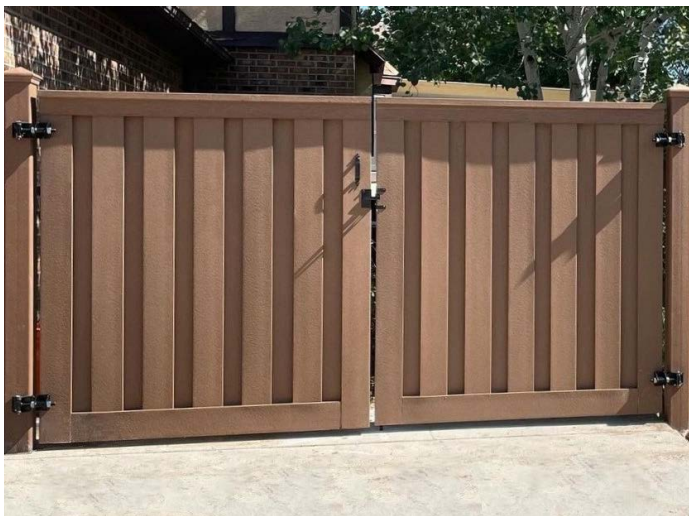

Solitudes

Horizontal-oriented pickets with composite top and bottom rails for a hybrid look of traditional and contemporary elements

Shenandoah

Decorative rail fence available in 2-, 3-, and 4-rail configurations with routed posts

LONG LASTING & DURABILITY

BEAUTY

Trex Seclusions™

- » Our unique interconnecting picket design provides unprecedented strength
- » Good-neighbor fence. Clean, finished appearance on both sides
- » Proprietary bracket design allows for easy racking on slopes
- » Installs with posts on 8' centers to save time, labor, and materials
- » 6' H Seclusions meets Miami Dade wind load certification of 130 MPH steady winds and 147 MPH wind gusts

REDEFINING OPEN SPACES WITH DECORATIVE RAIL FENCE

Trex® w/ Shenandoah™

.....
The most innovative rail fence combining
Trex composite with a patented rail insert

.....
Available in 2-, 3-, and 4-rail configurations.
Shenandoah provides a head-turning
border for your open spaces

THE LOOK OF WOOD WITHOUT THE MAINTENANCE

THREE RICH, NATURAL COLORS

WANT TO LEARN MORE?

VISIT US AT

www.TrexFencingFDS.com

Setting a new standard for outdoor living

Toll Free 1-877-700-8739
Sales@TrexFencingFDS.com
www.TrexFencingFDS.com